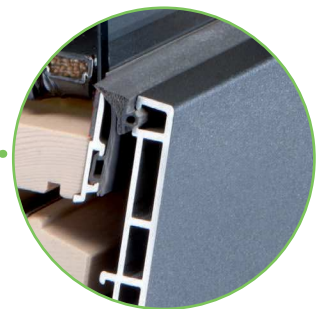

Design options AHF 105 Modern in detail

straight cheek in
„S-version“

... or slant cheek

aluminium shell
„Modern“ flush

Design options AHF 105 S Integral in detail

straight cheek „S“

inside flush optics

aluminium shell „Integral“
with concealed sash shell