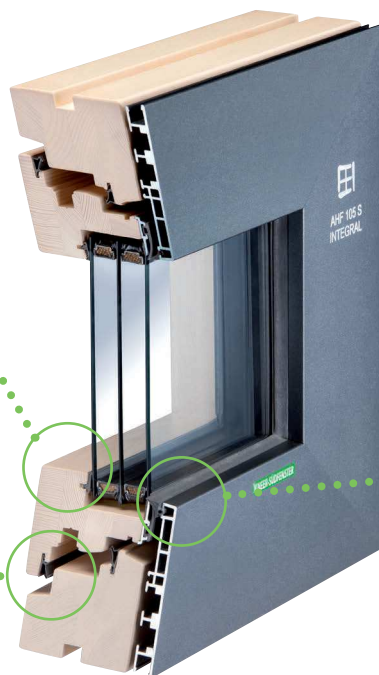

Design options AHF 105 Modern in detail

straight cheek in
„S-version“

... or slant cheek

aluminium shell
„Modern“ flush

Design options AHF 105 S Integral in detail

straight cheek „S“

inside flush optics

aluminium shell „Integral“
with concealed sash shell