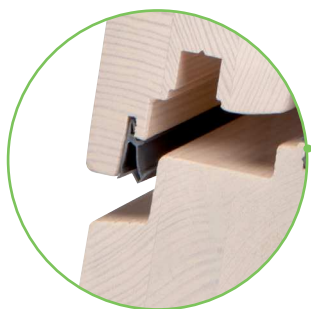

Design options AHF 105 Modern in detail

straight cheek in
„S-version“

... or slant cheek

aluminium shell
„Modern“ flush

Design options AHF 105 S Integral in detail

straight cheek „S“

inside flush optics

aluminium shell „Integral“
with concealed sash shell