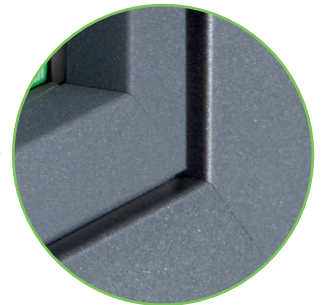

Design options AHF 105 Modern in detail

straight cheek in
„S-version“

... or slant cheek

aluminium shell
„Modern“ flush

Design options AHF 105 S Integral in detail

straight cheek „S“

inside flush optics

aluminium shell „Integral“
with concealed sash shell