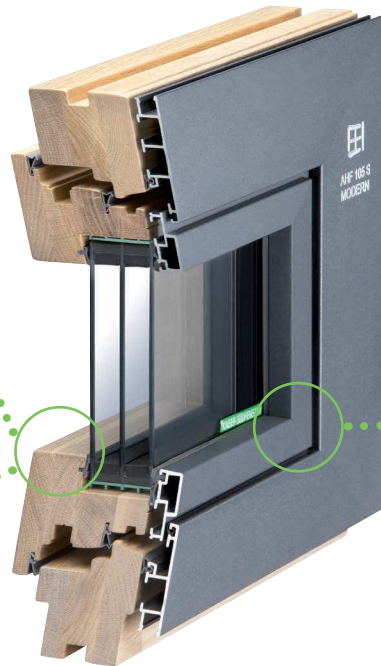

Design options AHF 105 Modern in detail

straight cheek in
„S-version“

... or slant cheek

aluminium shell
„Modern“ flush

Design options AHF 105 S Integral in detail

straight cheek „S“

inside flush optics

aluminium shell „Integral“
with concealed sash shell